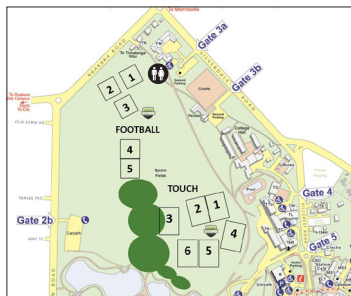

ALL GAMES ARE PLAYED AT:

Sports Fields, University of Waikato
Knighton Road, Hamilton. Field locations are subject to change.

E uowSPORT@waikato.ac.nz

W www.socialsport.co.nz

T 07 858 5187

f [facebook.com/playsocialsport](https://www.facebook.com/playsocialsport)